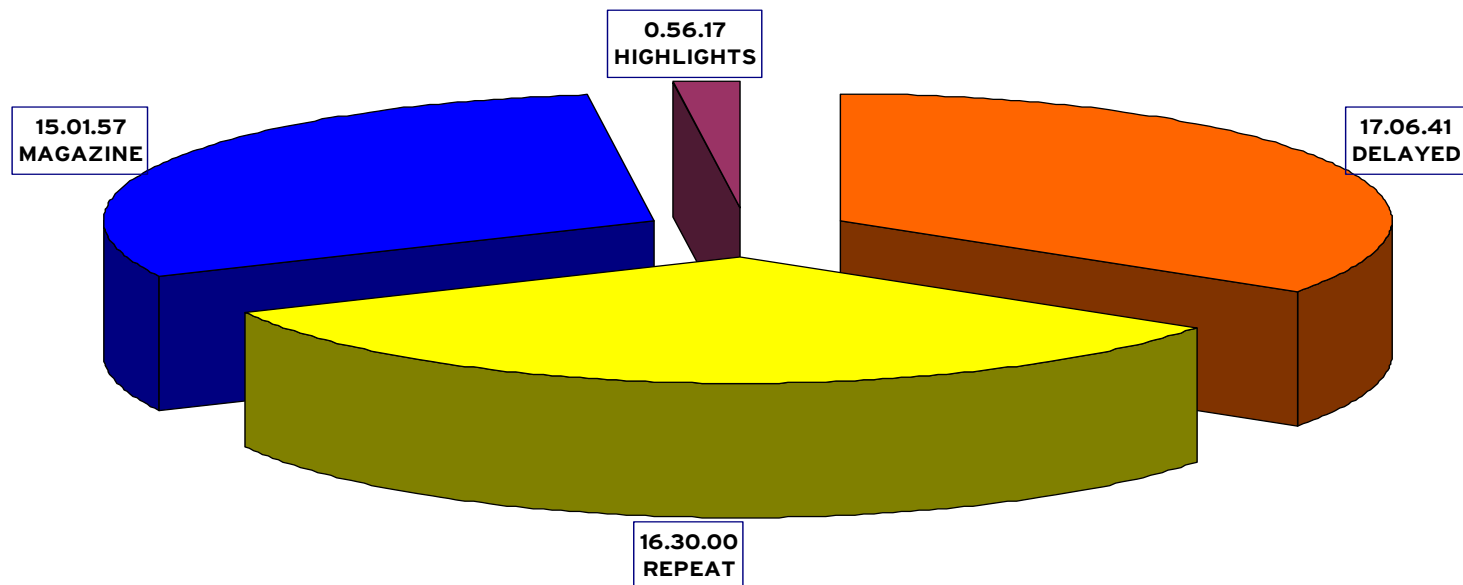

LAKE PLACID (USA) - AE Night + SX

	DURATION	PERCENTAGE
DELAYED	17.06.41	35%
REPEAT	16.30.00	33%
MAGAZINE	15.01.57	30%
HIGHLIGHTS	0.56.17	2%
TOTAL	49.34.55	

MONT GABRIEL (CAN) - MO + AE

	DURATION	PERCENTAGE
DELAYED	18.43.51	35%
REPEAT	22.00.00	41%
MAGAZINE	11.44.33	22%
HIGHLIGHTS	0.52.07	2%
TOTAL	53.20.31	