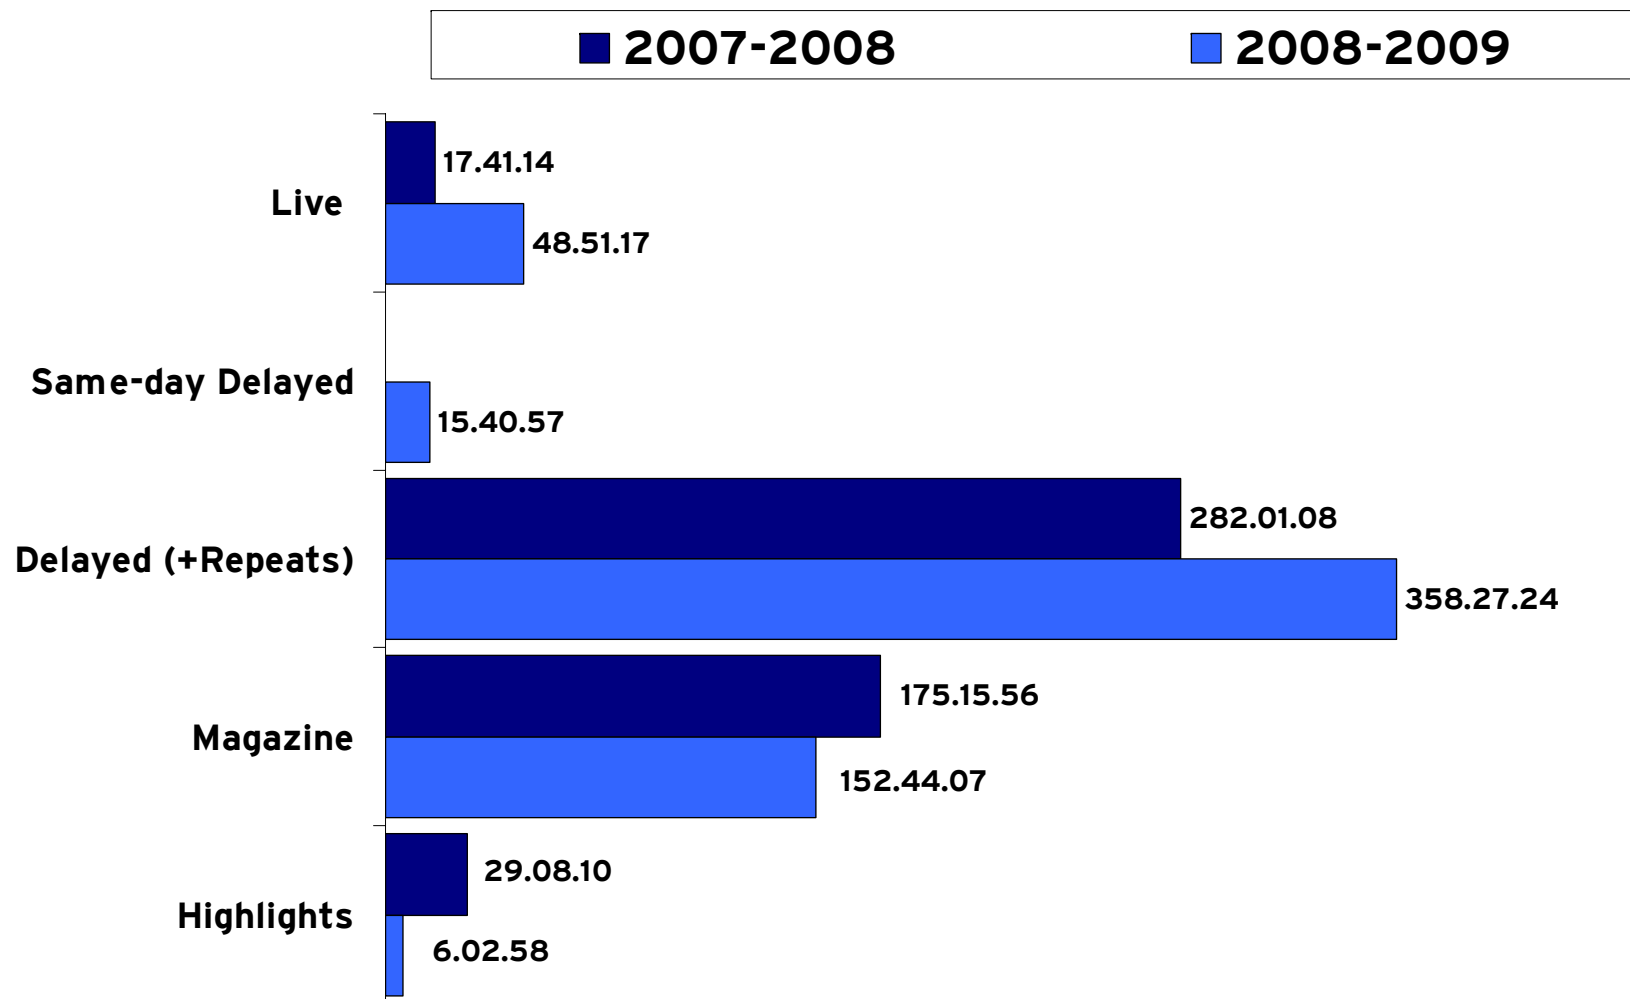

TV Exposure Report - focus on the kind of broadcast

* data as of May 11th 2009 - not all the broadcasters have delivered the 2008-2009 broadcast reports yet