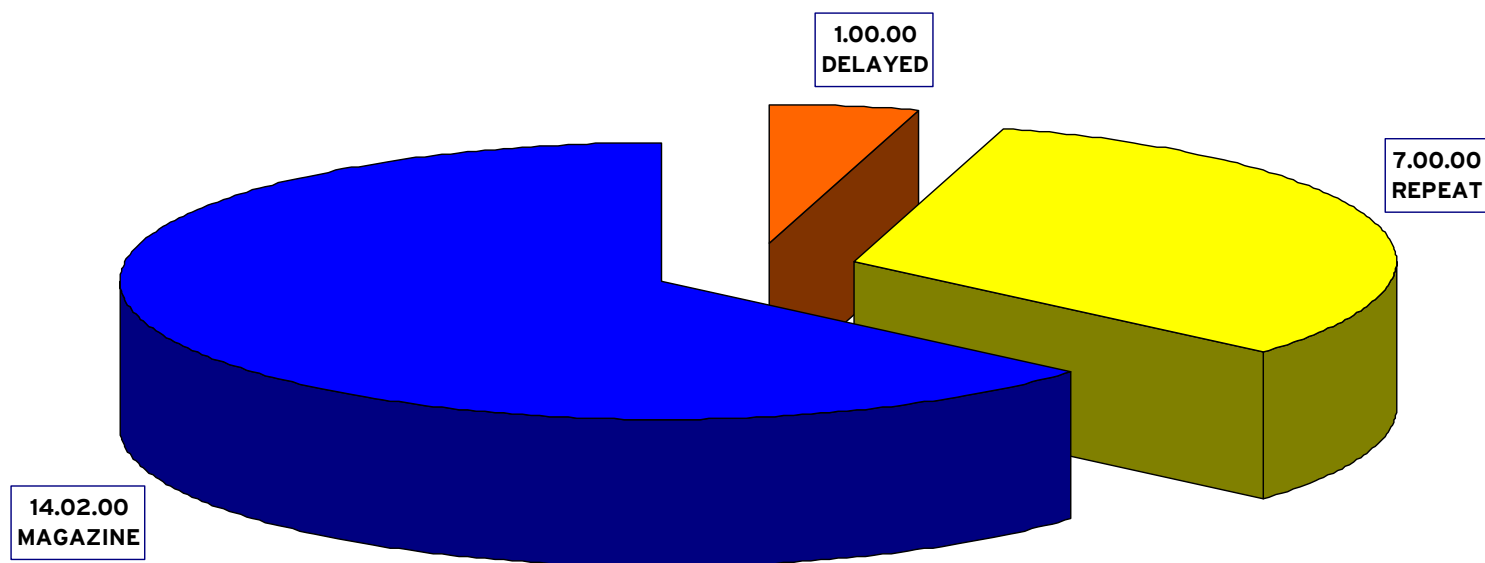

ST. JOHANN (AUT) - SX

	DURATION	PERCENTAGE
DELAYED	1.00.00	5%
REPEAT	7.00.00	32%
MAGAZINE	14.02.00	64%
TOTAL	22.02.00