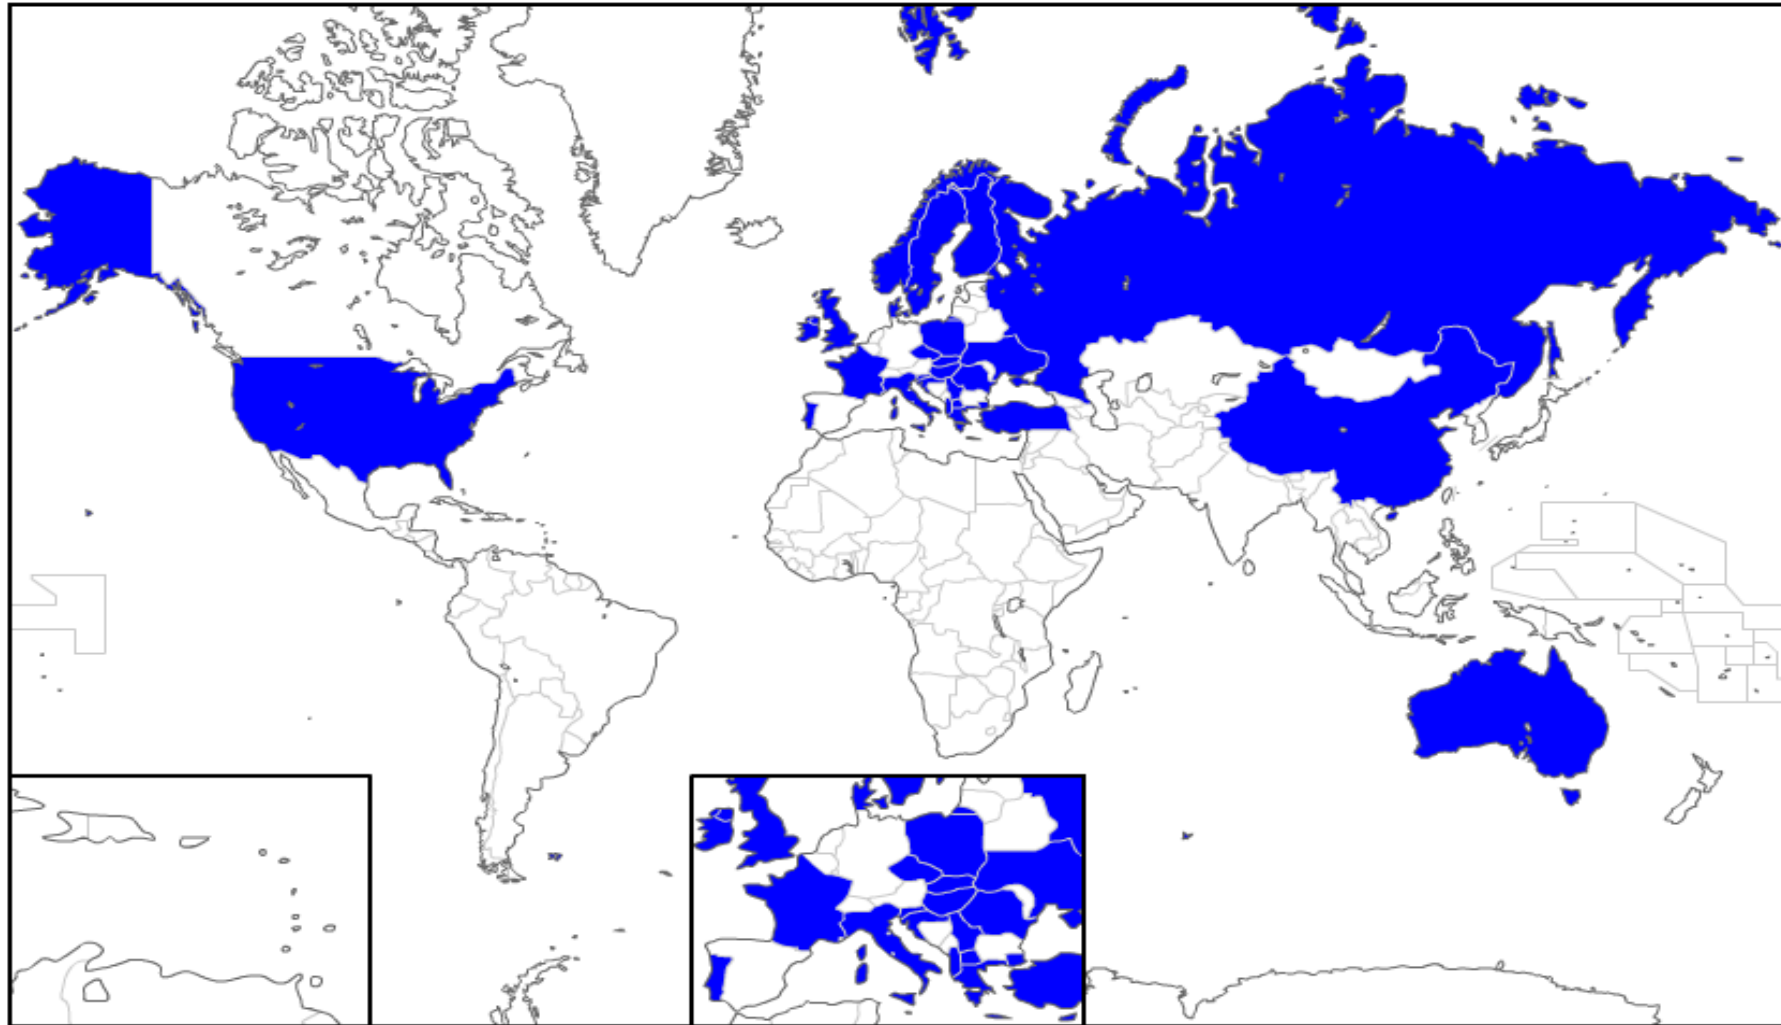

FREESTYLE FIS WORLD CUP 2008/2009

TV EXPOSURE REPORT

**OC SEMINAR
DUBROVNIK (CRO) May 24th 2009**

Table of contents

- Rights holders map - Races
- Rights holders map - Magazine
- TV Exposure Report:
 - ✓ total exposure (as of 11.05.2009)
 - ✓ notes - explanations
 - ✓ venue by venue report
- 2008/2009 Freestyle FIS World Cup - Overview

2008-2009 rights holders list - RACES

- NATIONAL BROADCASTERS
- EUROSPORT 2 COUNTRIES
- EUROSPORT ASIA COUNTRIES

2008-2009 rights holders list - MAGAZINE

2008 - 2009 TV Exposure

SEASON	TOTAL BROADCAST (h.mm.ss)
2007-2008	504.06.28
2008-2009	581.46.43*