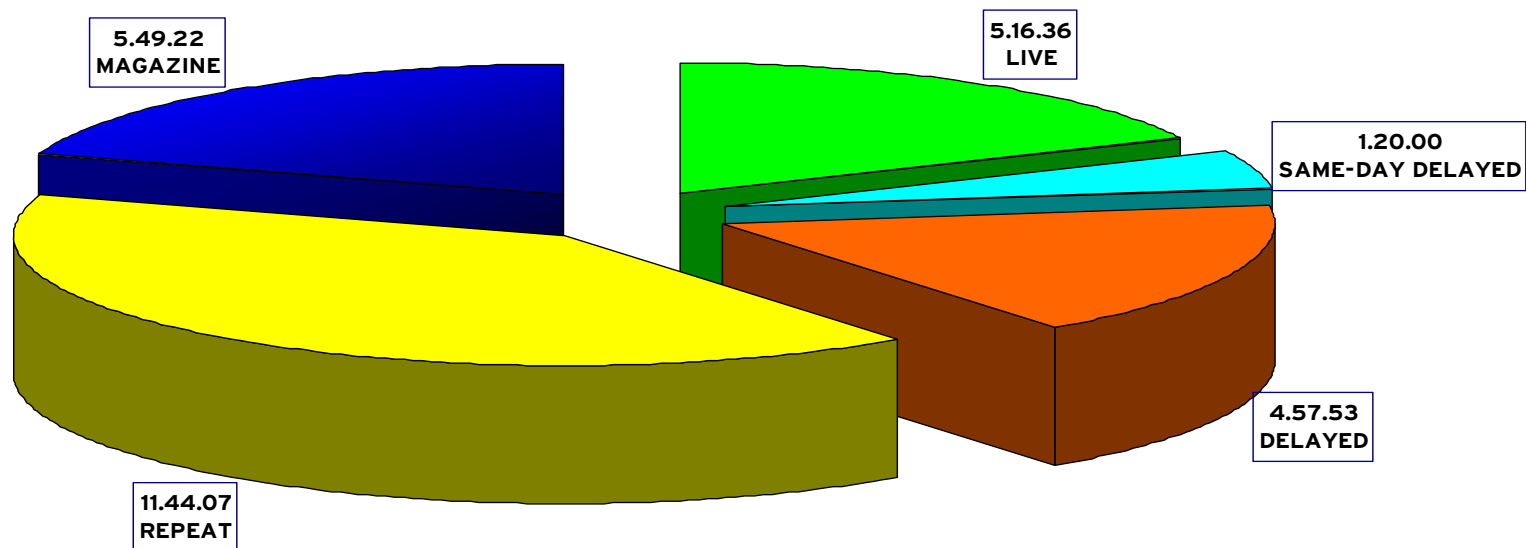

LES CONTAMINES (FRA) - SX + HP

	DURATION	PERCENTAGE
LIVE	5.16.36	18%
SAME-DAY DELAYED	1.20.00	5%
DELAYED	4.57.53	17%
REPEAT	11.44.07	40%
MAGAZINE	5.49.22	20%
TOTAL	29.07.58