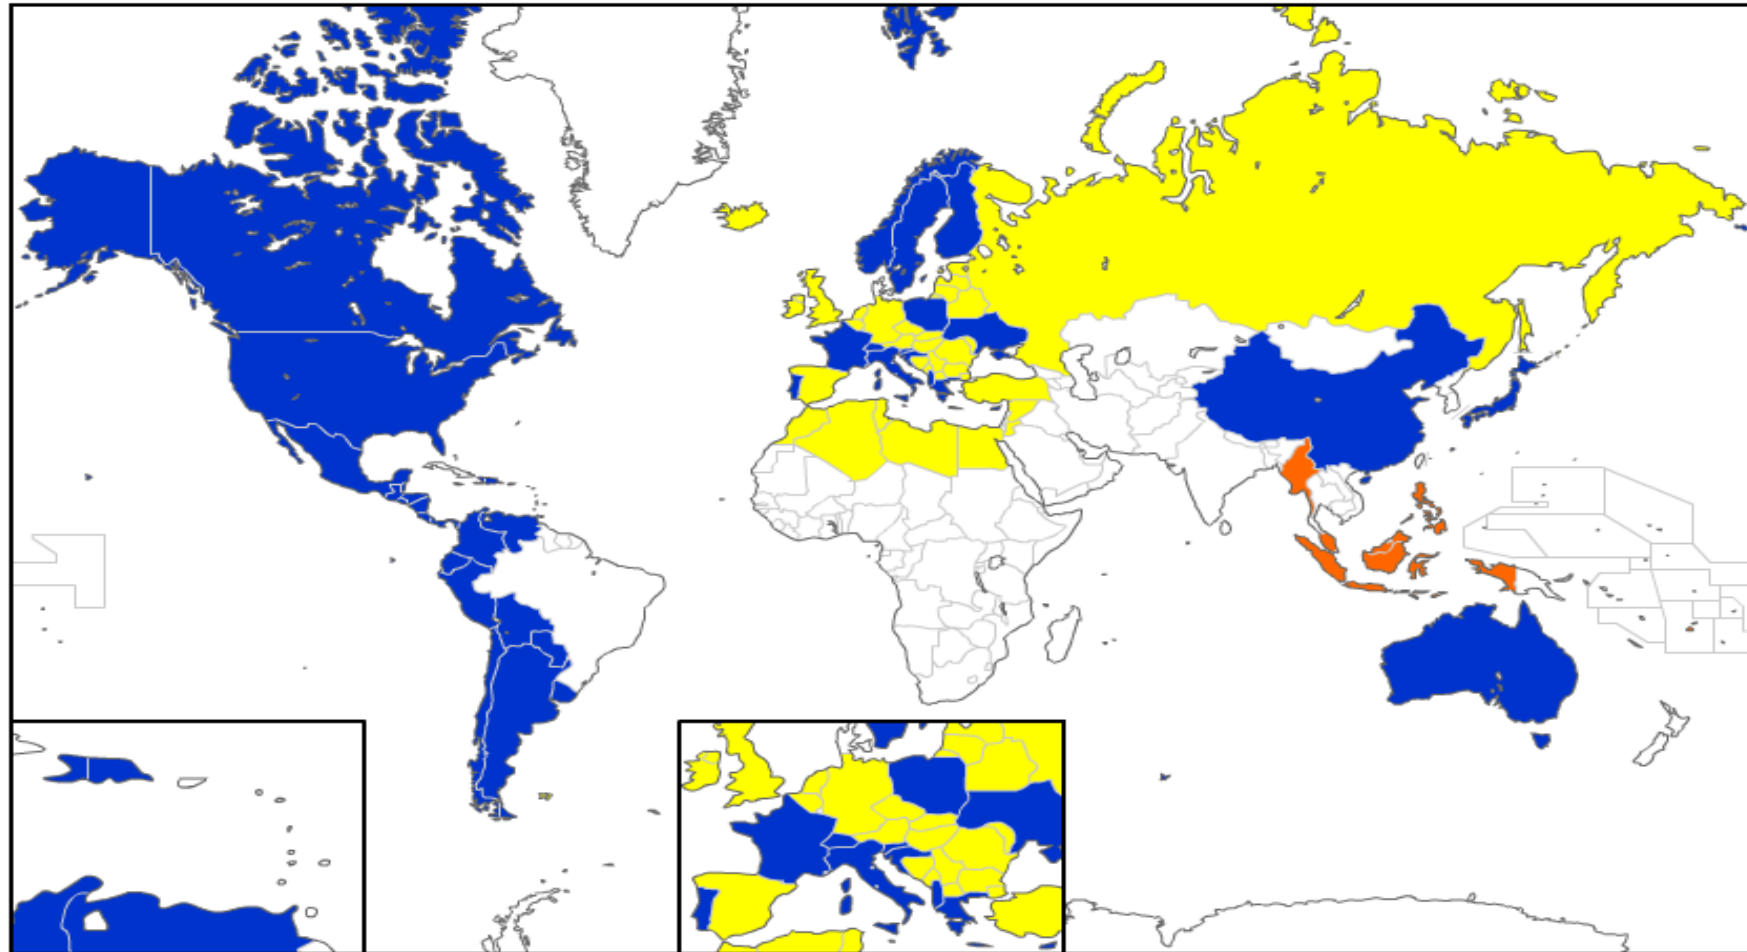

FREESTYLE FIS WORLD CUP 2008/2009

TV EXPOSURE REPORT

**OC SEMINAR
DUBROVNIK (CRO) May 24th 2009**

Table of contents

- Rights holders map - Races
- Rights holders map - Magazine
- TV Exposure Report:
 - ✓ total exposure (as of 11.05.2009)
 - ✓ notes - explanations
 - ✓ venue by venue report
- 2008/2009 Freestyle FIS World Cup - Overview

2008-2009 rights holders list - RACES

- NATIONAL BROADCASTERS
- EUROSPORT 2 COUNTRIES
- EUROSPORT ASIA COUNTRIES

2008-2009 rights holders list - MAGAZINE

2008 - 2009 TV Exposure

SEASON	TOTAL BROADCAST (h.mm.ss)
2007-2008	504.06.28
2008-2009	581.46.43*