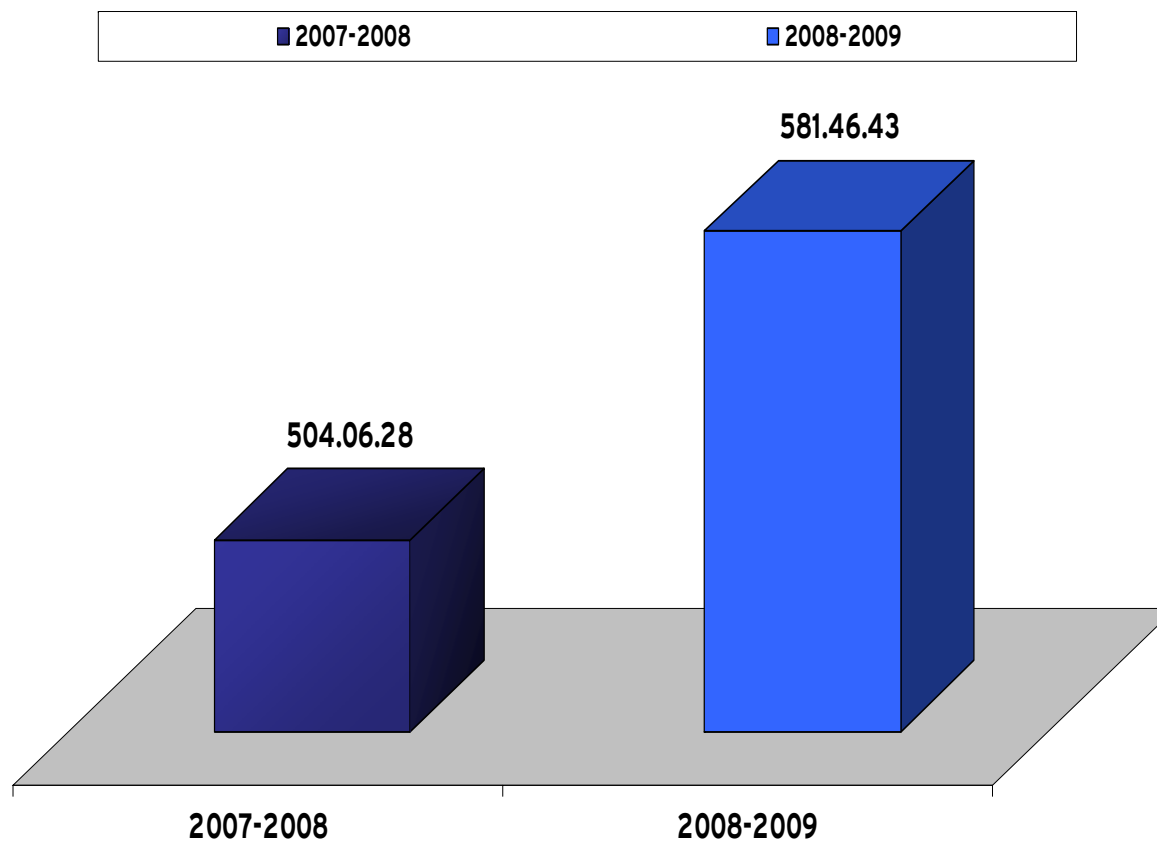

FREESTYLE FIS WORLD CUP 2008/2009

TV EXPOSURE REPORT

**OC SEMINAR
DUBROVNIK (CRO) May 24th 2009**

Table of contents

- Rights holders map - Races
- Rights holders map - Magazine
- TV Exposure Report:
 - ✓ total exposure (as of 11.05.2009)
 - ✓ notes - explanations
 - ✓ venue by venue report
- 2008/2009 Freestyle FIS World Cup - Overview

2008-2009 rights holders list - RACES

- NATIONAL BROADCASTERS
- EUROSPORT 2 COUNTRIES
- EUROSPORT ASIA COUNTRIES

2008-2009 rights holders list - MAGAZINE

2008 - 2009 TV Exposure

SEASON	TOTAL BROADCAST (h.mm.ss)
2007-2008	504.06.28
2008-2009	581.46.43*

* data as of May 11th 2009 - not all the broadcasters have delivered the 2008-2009 broadcast reports yet

TV Exposure Report

The TV Exposure Report is exclusively based on the information received from the broadcasters.