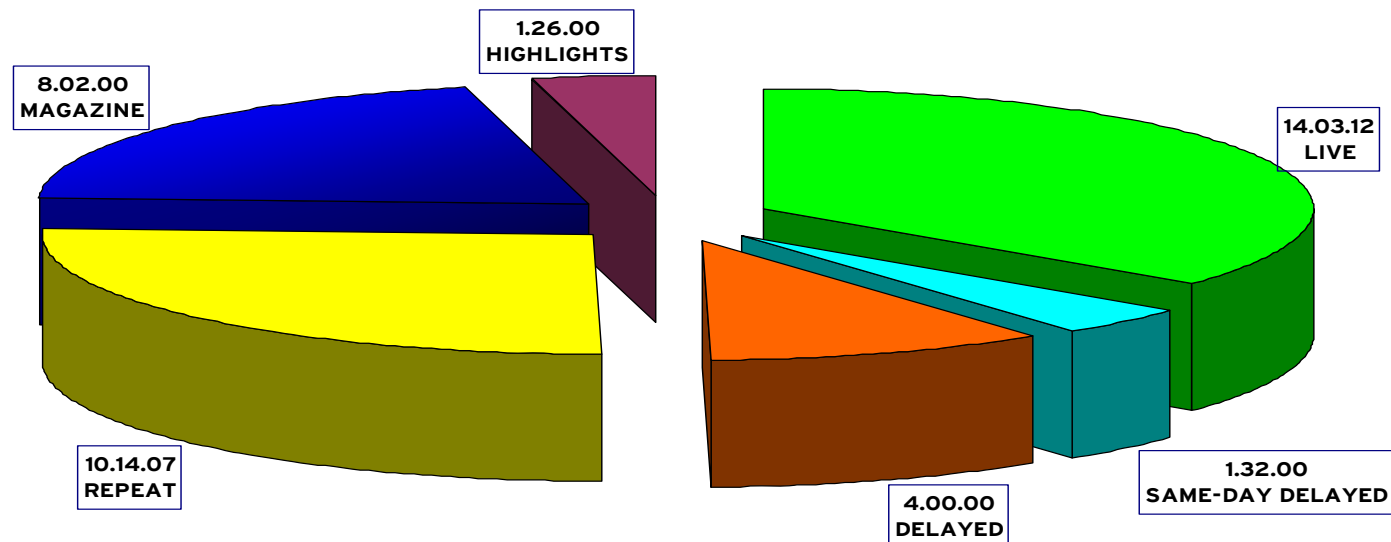

BRANÄS (SWE) - SX

	DURATION	PERCENTAGE
LIVE	5.37.38	18%
DELAYED	3.37.00	12%
REPEAT	16.16.58	53%
MAGAZINE	5.26.55	18%
TOTAL	30.58.31	

MEIRINGEN - HASLIBERG (SUI) - SX

	DURATION	PERCENTAGE
DELAYED	3.05.00	22%
MAGAZINE	11.12.25	78%
TOTAL	14.17.25	

LA PLAGNE (FRA) - DM Night + HP + SX

	DURATION	PERCENTAGE
LIVE	14.03.12	36%
SAME-DAY DELAYED	1.32.00	4%
DELAYED	4.00.00	10%
REPEAT	10.14.07	26%
MAGAZINE	8.02.00	20%
HIGHLIGHTS	1.26.00	4%
TOTAL	39.17.19	