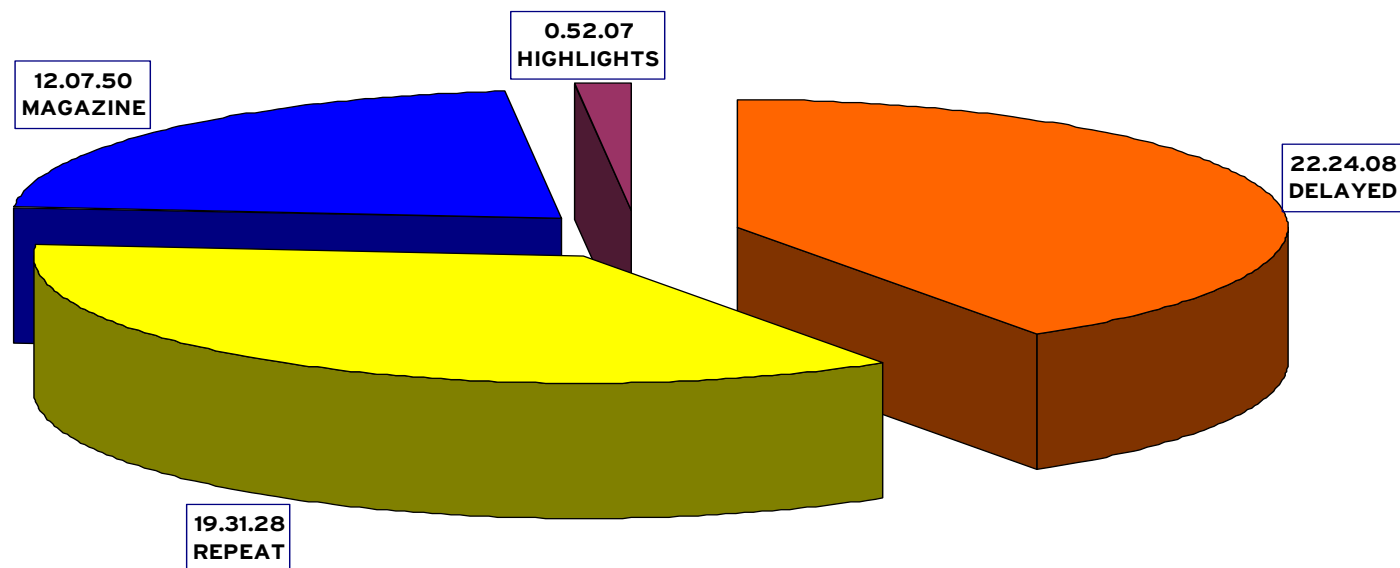

DEER VALLEY (USA) - MO + AE Night + HP + DM Night

	DURATION	PERCENTAGE
DELAYED	22.24.08	41%
REPEAT	19.31.28	36%
MAGAZINE	12.07.50	22%
HIGHLIGHTS	0.52.07	2%
TOTAL	54.55.33