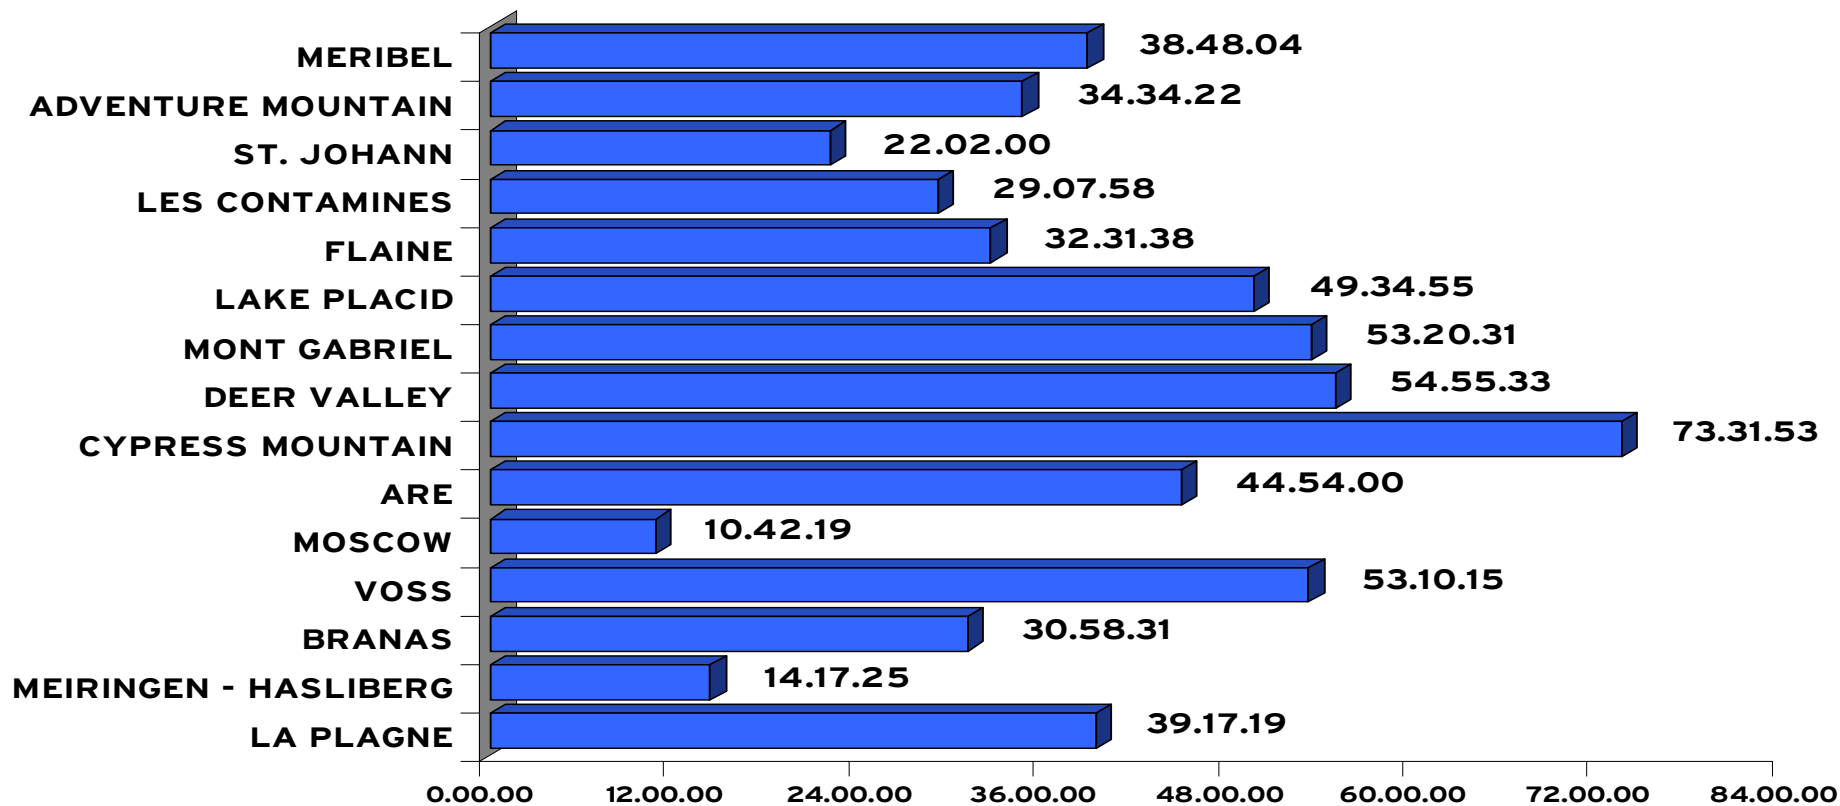

TV Exposure Report - focus on the transmission per venue

* data as of May 11th 2009 - not all the broadcasters have delivered the 2008-2009 broadcast reports yet