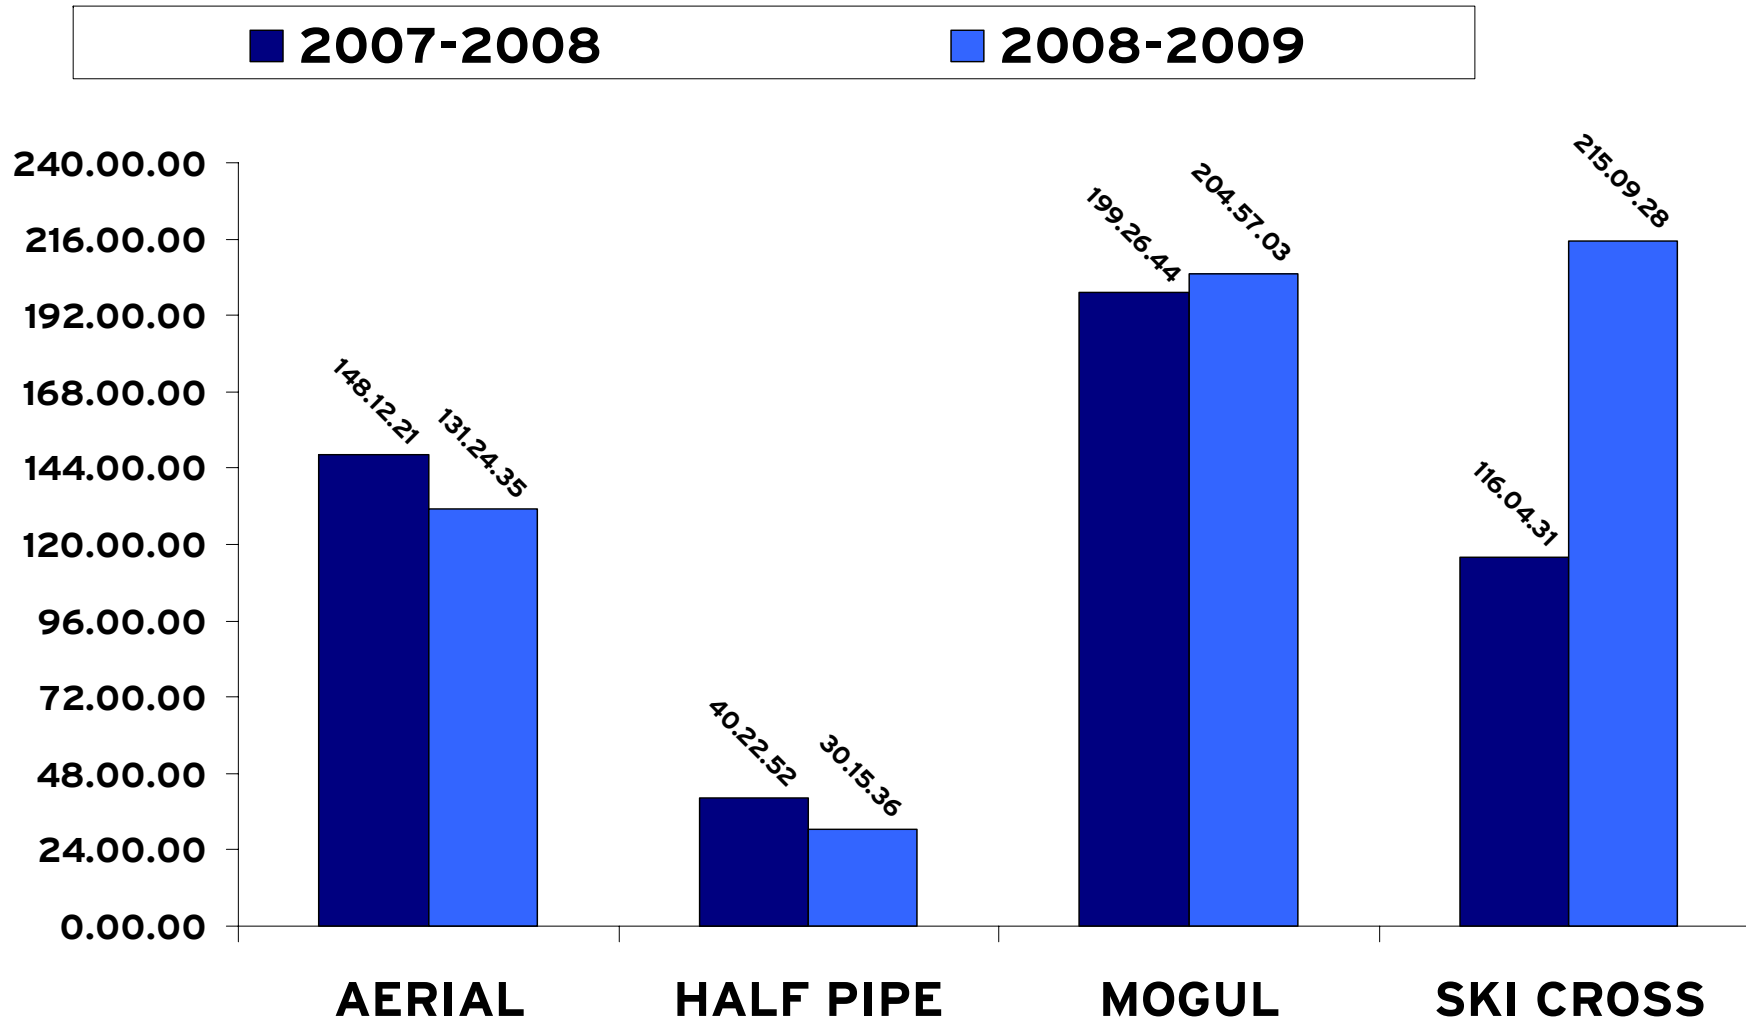

TV Exposure Report - focus on the event

* data as of May 11th 2009 - not all the broadcasters have delivered the 2008-2009 broadcast reports yet