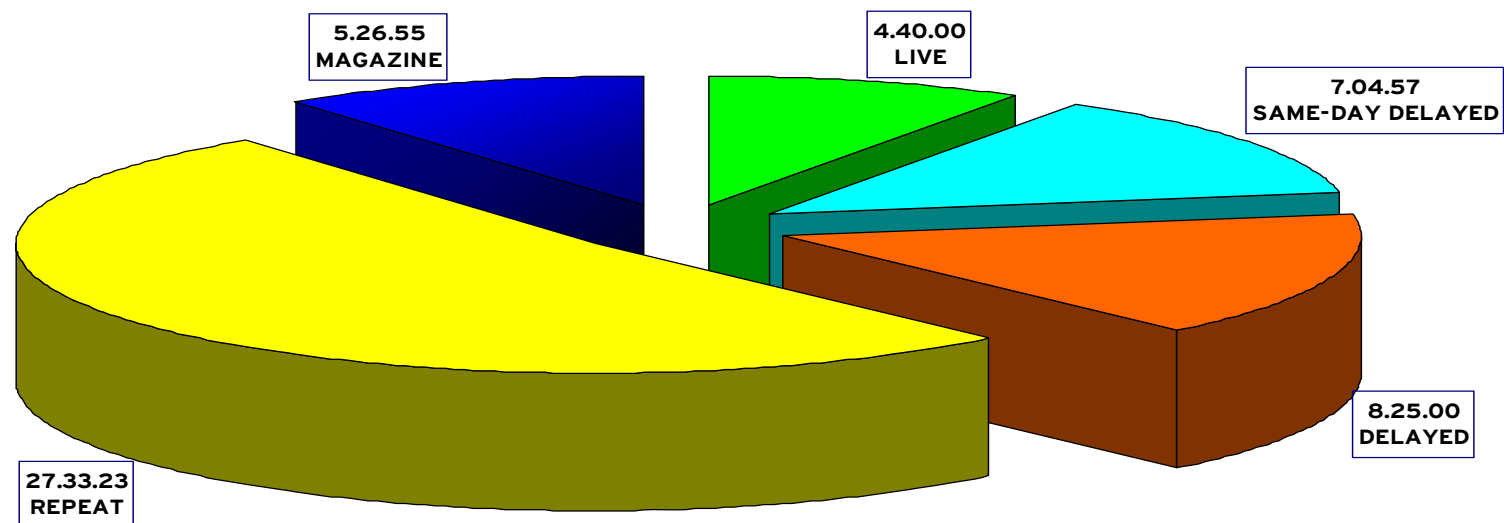

	DURATION	PERCENTAGE
DELAYED	27.31.42	37%
REPEAT	34.35.39	47%
MAGAZINE	11.24.32	16%
TOTAL	73.31.53	

ÅRE (SWE) - MO + DM

	DURATION	PERCENTAGE
LIVE	12.03.14	27%
SAME-DAY DELAYED	1.44.00	4%
DELAYED	6.21.31	14%
REPEAT	19.12.39	43%
MAGAZINE	5.32.36	12%
TOTAL	44.54.00	

MOSCOW (RUS) - AE

	DURATION	PERCENTAGE
DELAYED	4.26.59	42%
REPEAT	0.42.44	7%
MAGAZINE	5.32.36	52%
TOTAL	10.42.19	

MYRKDALEN - VOSS (NOR) - SX + MO

	DURATION	PERCENTAGE
LIVE	4.40.00	9%
SAME-DAY DELAYED	7.04.57	13%
DELAYED	8.25.00	16%
REPEAT	27.33.23	52%
MAGAZINE	5.26.55	10%
TOTAL	53.10.15	