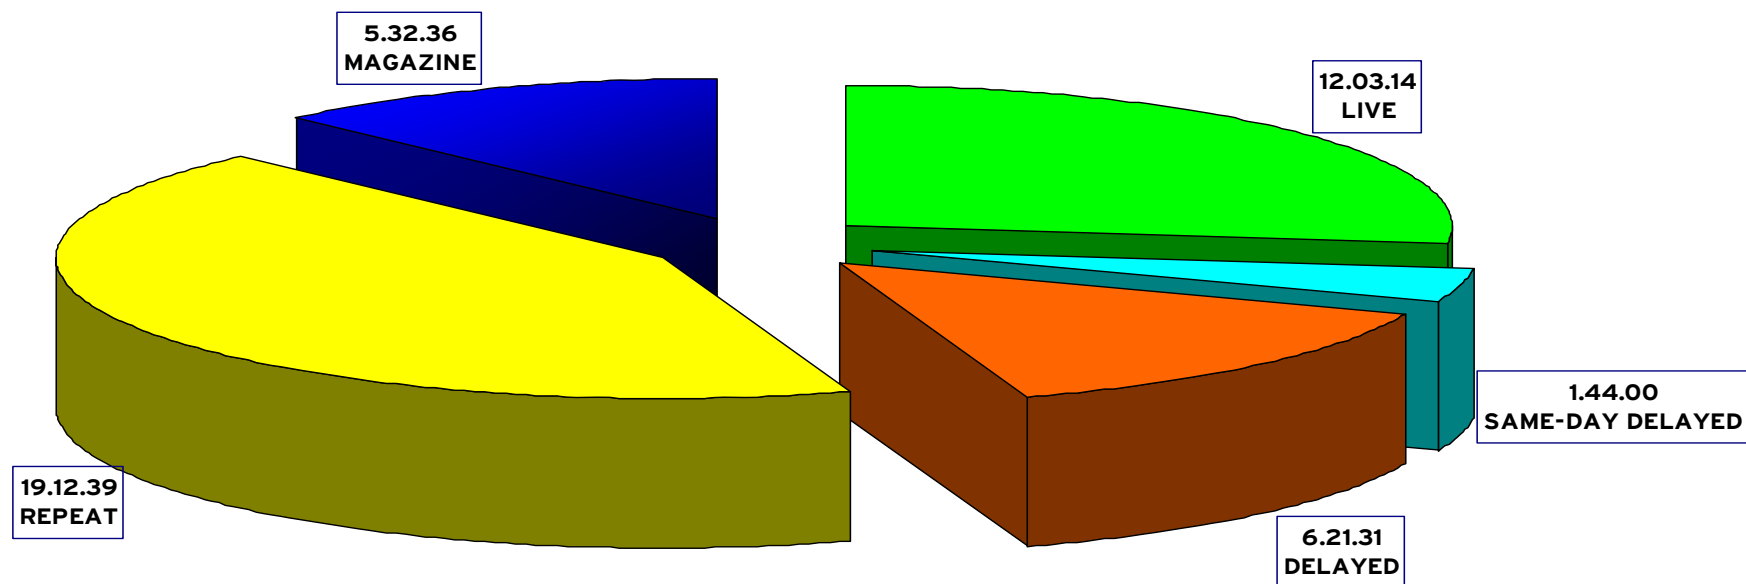

DEER VALLEY (USA) - MO + AE Night + HP + DM Night

	DURATION	PERCENTAGE
DELAYED	22.24.08	41%
REPEAT	19.31.28	36%
MAGAZINE	12.07.50	22%
HIGHLIGHTS	0.52.07	2%
TOTAL	54.55.33	

CYPRESS MOUNTAIN (CAN) - SX + AE Night + MO Night

	DURATION	PERCENTAGE
DELAYED	27.31.42	37%
REPEAT	34.35.39	47%
MAGAZINE	11.24.32	16%
TOTAL	73.31.53	

ÅRE (SWE) - MO + DM

	DURATION	PERCENTAGE
LIVE	12.03.14	27%
SAME-DAY DELAYED	1.44.00	4%
DELAYED	6.21.31	14%
REPEAT	19.12.39	43%
MAGAZINE	5.32.36	12%
TOTAL	44.54.00	