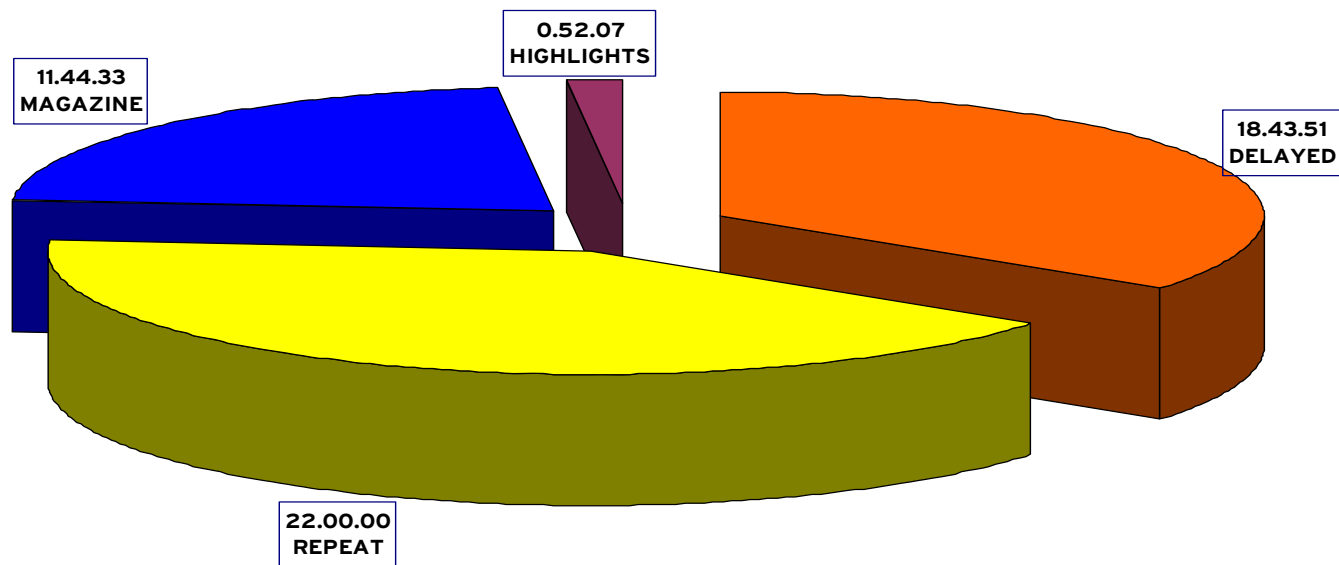

LES CONTAMINES (FRA) - SX + HP

	DURATION	PERCENTAGE
LIVE	5.16.36	18%
SAME-DAY DELAYED	1.20.00	5%
DELAYED	4.57.53	17%
REPEAT	11.44.07	40%
MAGAZINE	5.49.22	20%
TOTAL	29.07.58	

FLAINE (FRA) - SX

	DURATION	PERCENTAGE
LIVE	4.07.14	13%
DELAYED	6.20.00	19%
SAME-DAY DELAYED	1.20.00	4%
REPEAT	14.55.02	46%
MAGAZINE	5.49.22	18%
TOTAL	32.31.38	

LAKE PLACID (USA) - AE Night + SX

	DURATION	PERCENTAGE
DELAYED	17.06.41	35%
REPEAT	16.30.00	33%
MAGAZINE	15.01.57	30%
HIGHLIGHTS	0.56.17	2%
TOTAL	49.34.55	

MONT GABRIEL (CAN) - MO + AE

	DURATION	PERCENTAGE
DELAYED	18.43.51	35%
REPEAT	22.00.00	41%
MAGAZINE	11.44.33	22%
HIGHLIGHTS	0.52.07	2%
TOTAL	53.20.31	