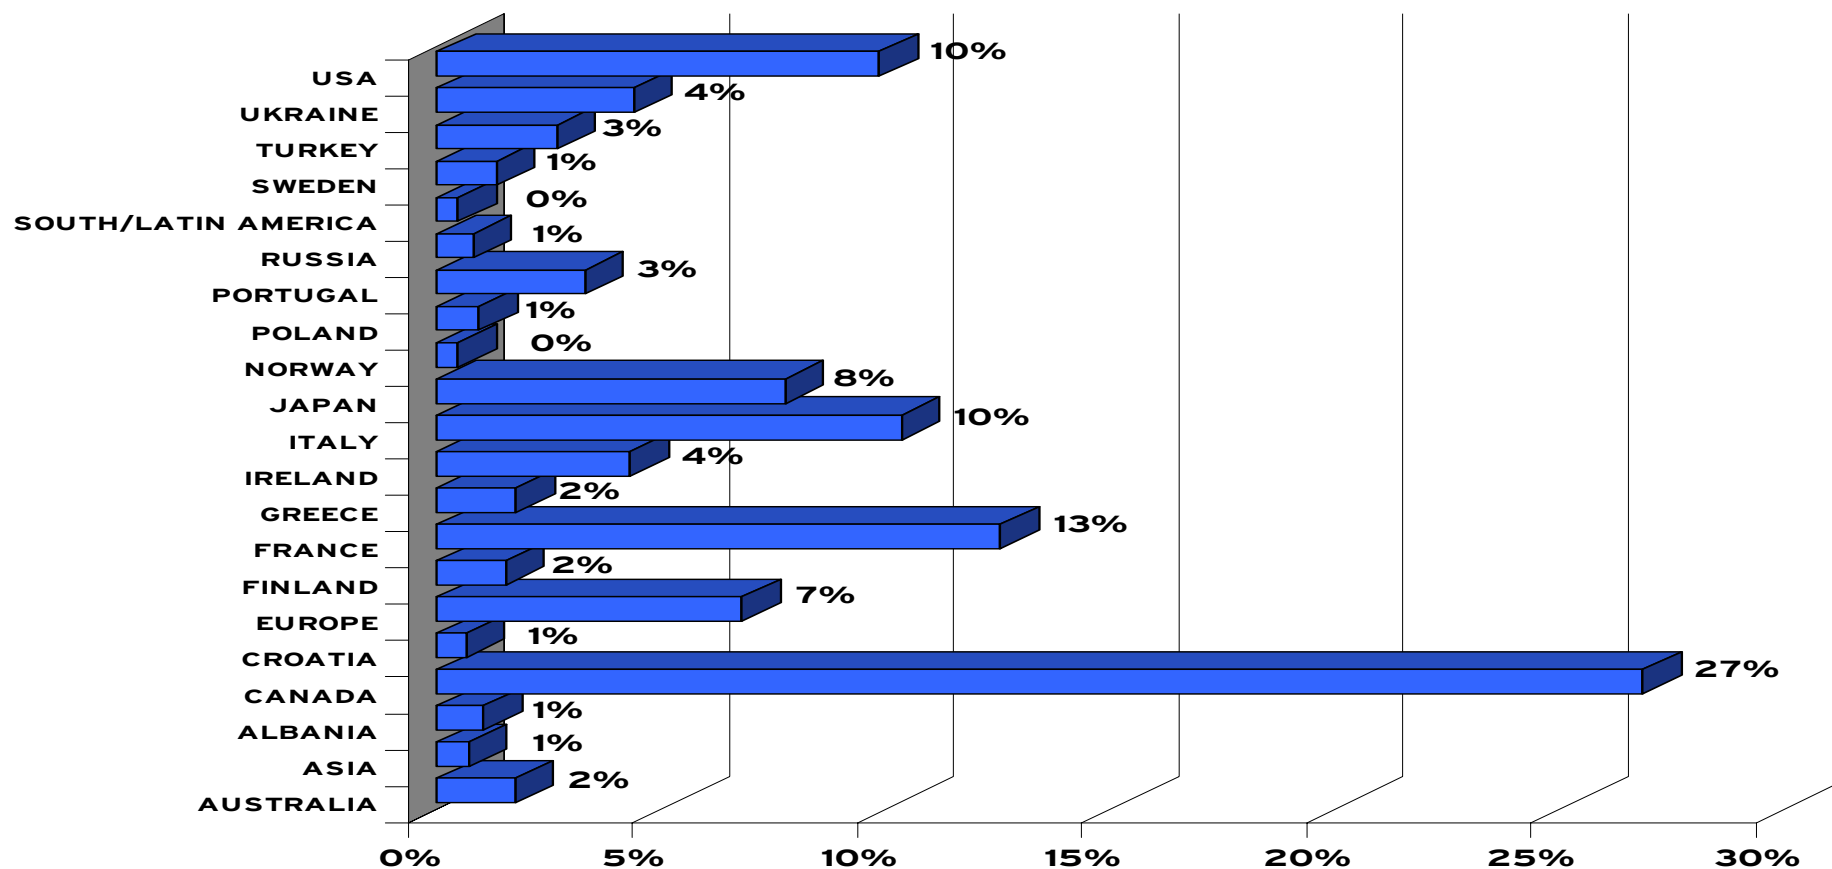

TV Exposure Report - focus on the transmission per country

* data as of May 11th 2009 - not all the broadcasters have delivered the 2008-2009 broadcast reports yet