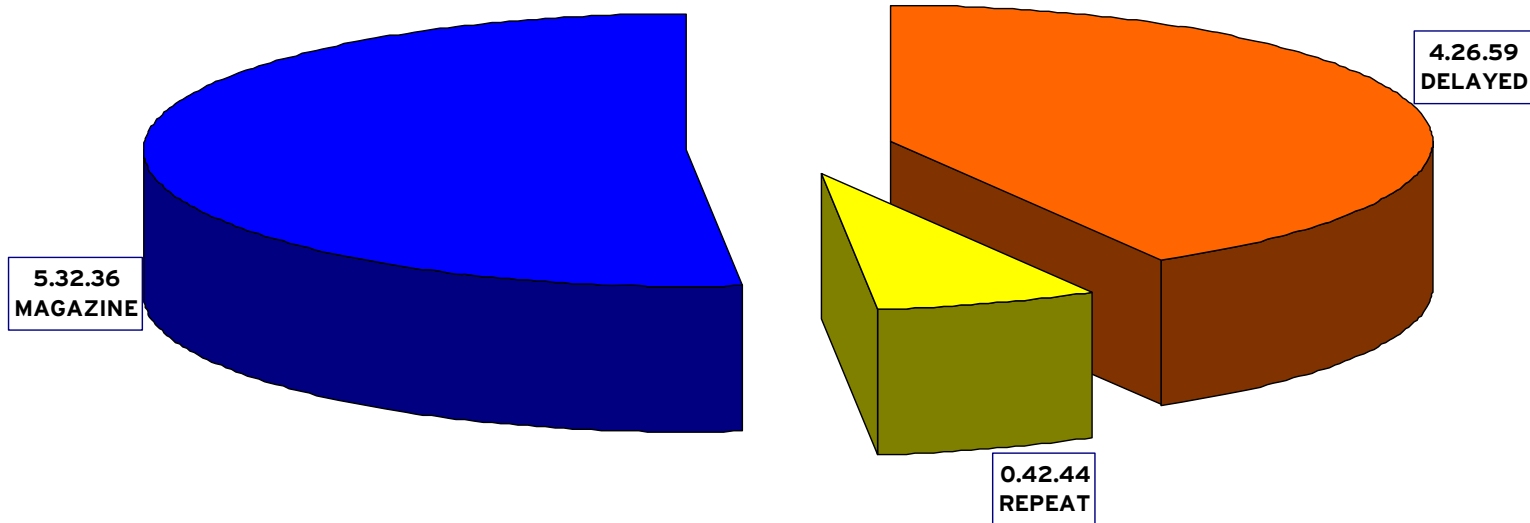

MOSCOW (RUS) - AE

	DURATION	PERCENTAGE
DELAYED	4.26.59	42%
REPEAT	0.42.44	7%
MAGAZINE	5.32.36	52%
TOTAL	10.42.19