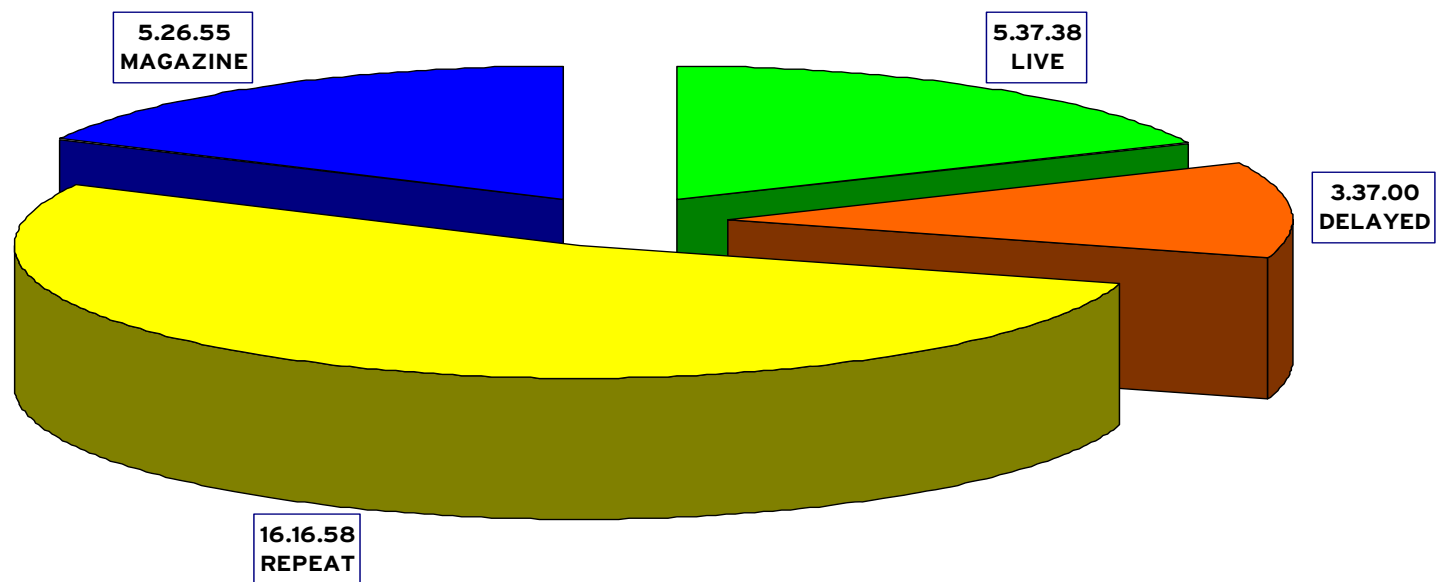

MOSCOW (RUS) - AE

	DURATION	PERCENTAGE
DELAYED	4.26.59	42%
REPEAT	0.42.44	7%
MAGAZINE	5.32.36	52%
TOTAL	10.42.19	

MYRKDALEN - VOSS (NOR) - SX + MO

	DURATION	PERCENTAGE
LIVE	4.40.00	9%
SAME-DAY DELAYED	7.04.57	13%
DELAYED	8.25.00	16%
REPEAT	27.33.23	52%
MAGAZINE	5.26.55	10%
TOTAL	53.10.15	

BRANÄS (SWE) - SX

	DURATION	PERCENTAGE
LIVE	5.37.38	18%
DELAYED	3.37.00	12%
REPEAT	16.16.58	53%
MAGAZINE	5.26.55	18%
TOTAL	30.58.31	

MEIRINGEN - HASLIBERG (SUI) - SX

	DURATION	PERCENTAGE
DELAYED	3.05.00	22%
MAGAZINE	11.12.25	78%
TOTAL	14.17.25	