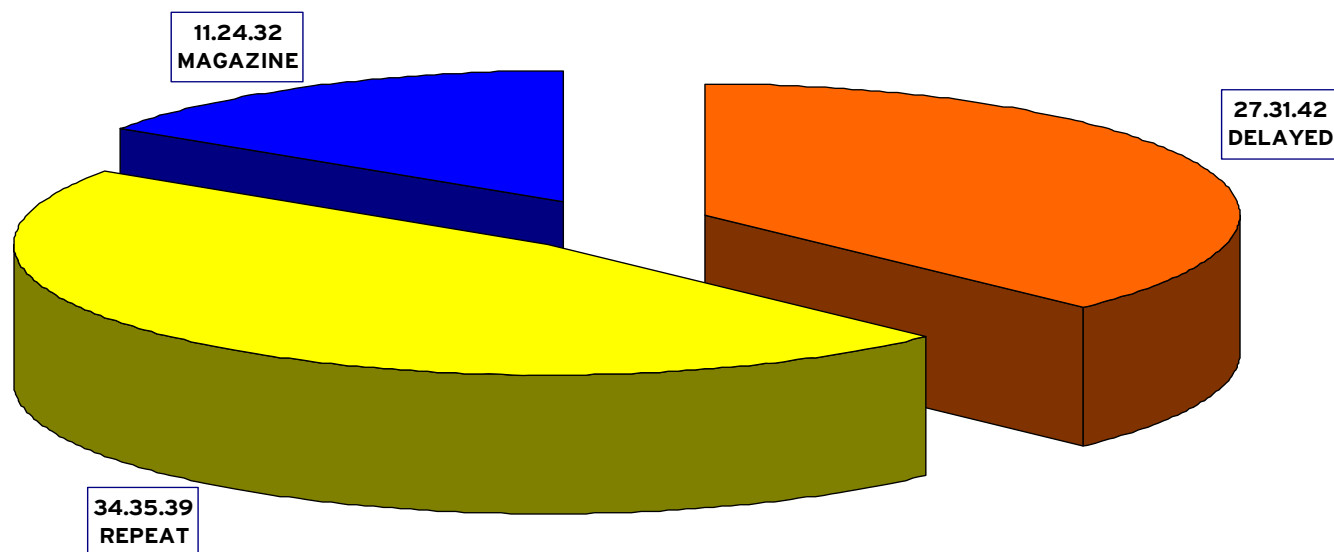

CYPRESS MOUNTAIN (CAN) - SX + AE Night + MO Night

	DURATION	PERCENTAGE
DELAYED	27.31.42	37%
REPEAT	34.35.39	47%
MAGAZINE	11.24.32	16%
TOTAL	73.31.53