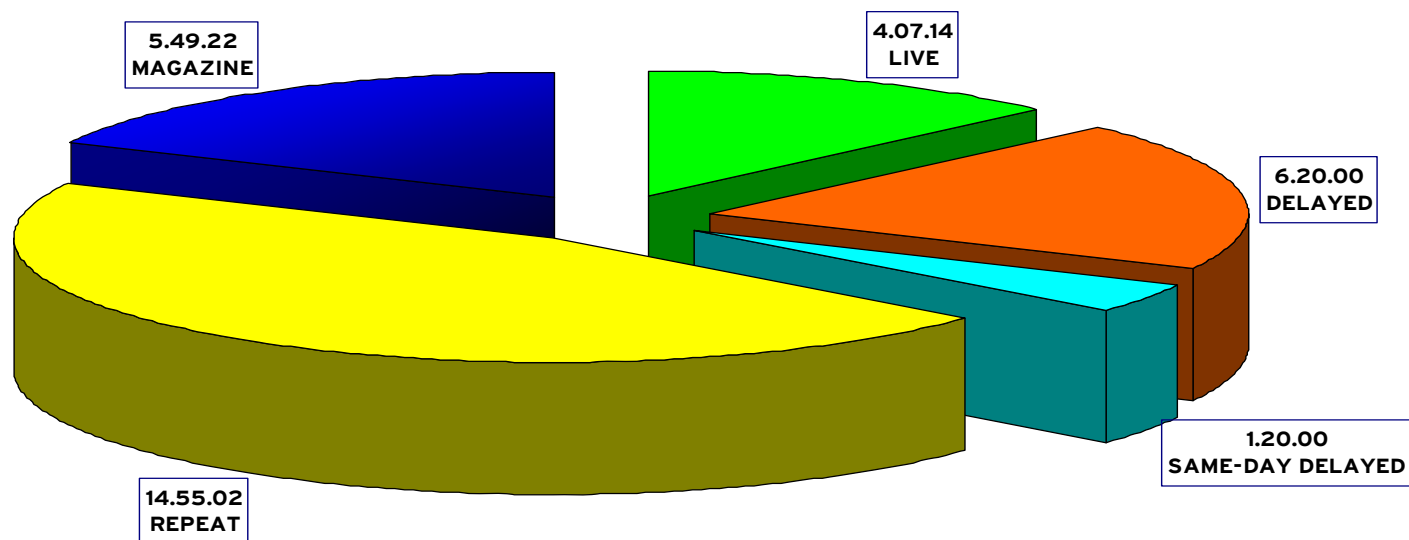

FLAINE (FRA) - SX

	DURATION	PERCENTAGE
LIVE	4.07.14	13%
DELAYED	6.20.00	19%
SAME-DAY DELAYED	1.20.00	4%
REPEAT	14.55.02	46%
MAGAZINE	5.49.22	18%
TOTAL	32.31.38