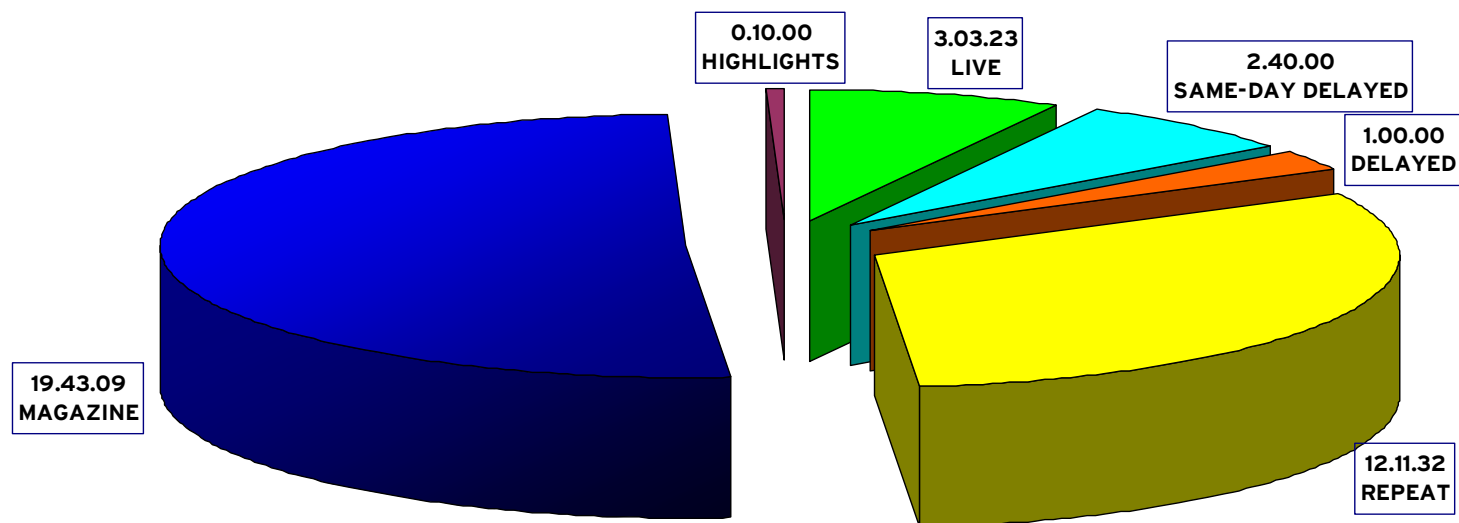

MERIBEL (FRA) - DM

	DURATION	PERCENTAGE
LIVE	3.03.23	8%
SAME-DAY DELAYED	2.40.00	7%
DELAYED	1.00.00	3%
REPEAT	12.11.32	31%
MAGAZINE	19.43.09	51%
HIGHLIGHTS	0.10.00	0%
TOTAL	38.48.04