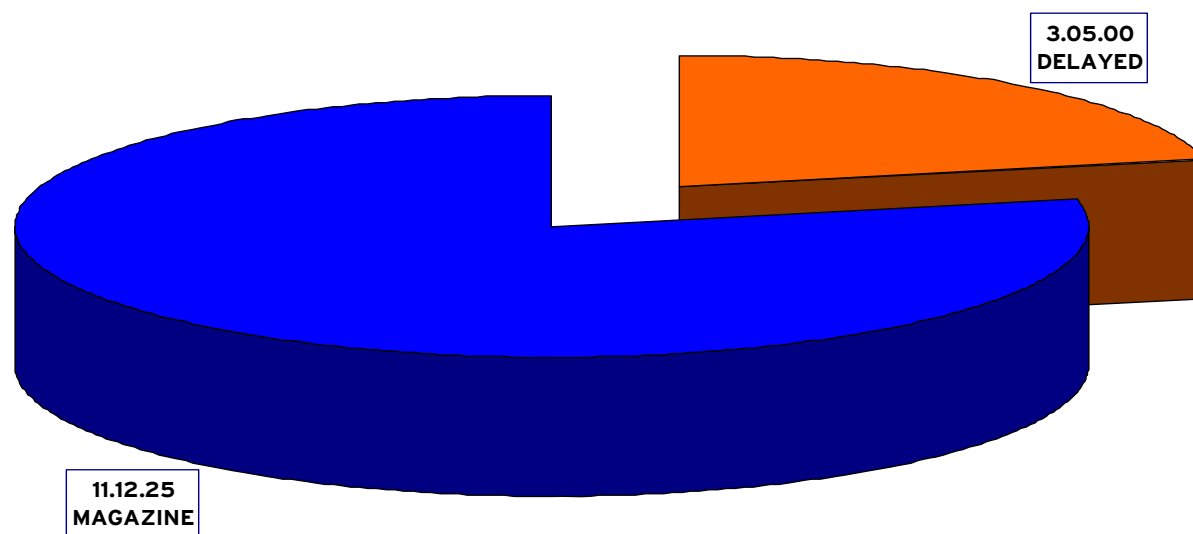

MEIRINGEN - HASLIBERG (SUI) - SX

	DURATION	PERCENTAGE
DELAYED	3.05.00	22%
MAGAZINE	11.12.25	78%
TOTAL	14.17.25