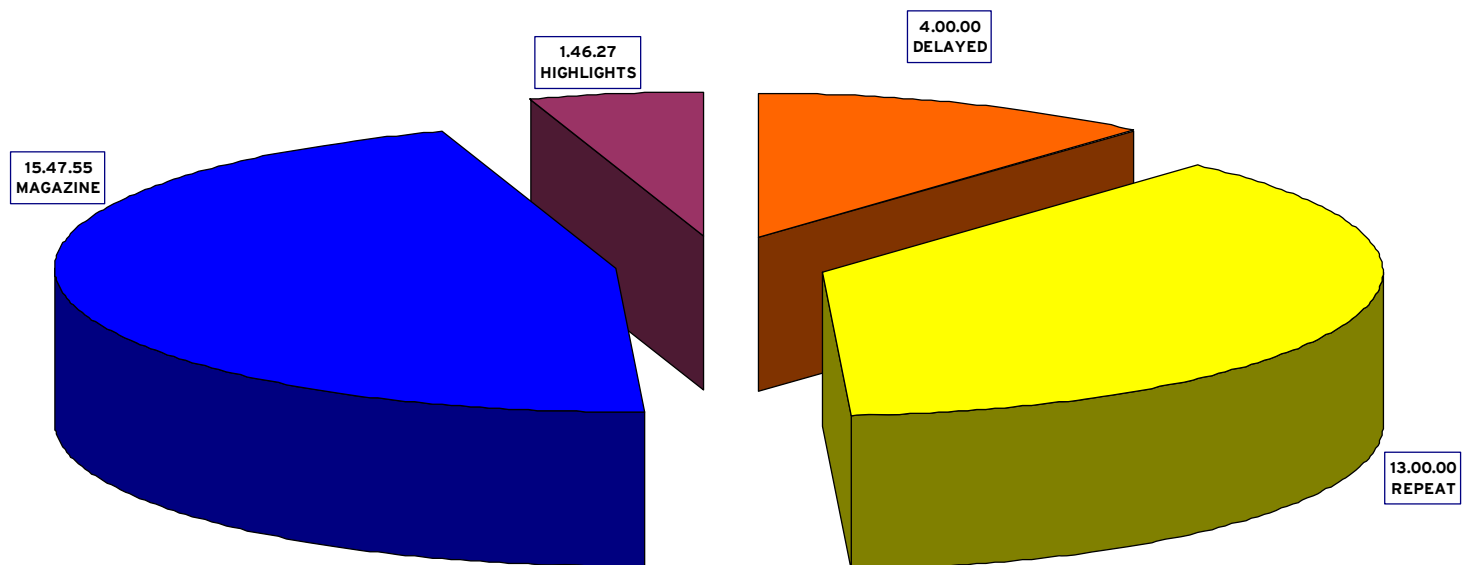

Referring to the kind of broadcast, the following information has been specified:

- ❖ **LIVE** transmission of the entire competition on a live basis
- ❖ **SAME-DAY DELAYED** transmission of the entire competition on the same competition day but after the competition's end
- ❖ **DELAYED** transmission of the entire competition on a delayed basis (starting from the day after the competition)
- ❖ **REPEAT** re-run of the live and/or delayed transmission
- ❖ **HIGHLIGHTS** transmission of the top runs from each competition possibly with the interviews and podium shots (transmission covers the most important aspects of the competitions in less than 20 minutes)
- ❖ **MAGAZINE** weekly official Freestyle FIS World Cup TV program that covers all the World Cup competitions. During the 2008-2009 there were 13 episodes of 25 minutes each. All the episodes have the following elements: race/competition report, focus on athletes/characters as well as on particularly interesting aspects of the World Cup
- ❖ **NEWS** short (3 minutes) competition recap featuring final, winners and podium

MERIBEL (FRA) - DM

	DURATION	PERCENTAGE
LIVE	3.03.23	8%
SAME-DAY DELAYED	2.40.00	7%
DELAYED	1.00.00	3%
REPEAT	12.11.32	31%
MAGAZINE	19.43.09	51%
HIGHLIGHTS	0.10.00	0%
TOTAL	38.48.04	

ADVENTURE MOUNTAIN (CHN) - AE